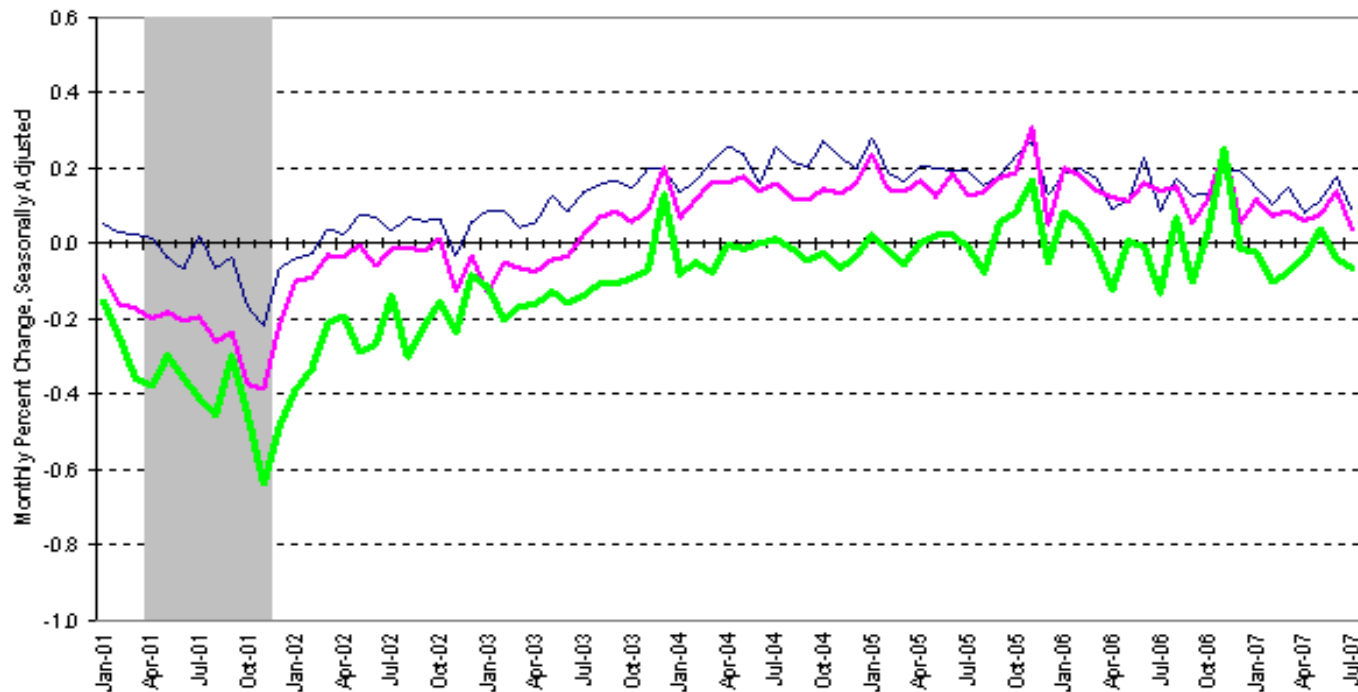

Entrepreneurs Virtual Community & Angels

Mauro Togneri

IEEE-USA interest in Entrepreneurs goes back several years

Growth of Nonfarm Employment by Size of Payroll

Source: Automatic Data Processing, Inc., Macroeconomic Advisers, LLC.